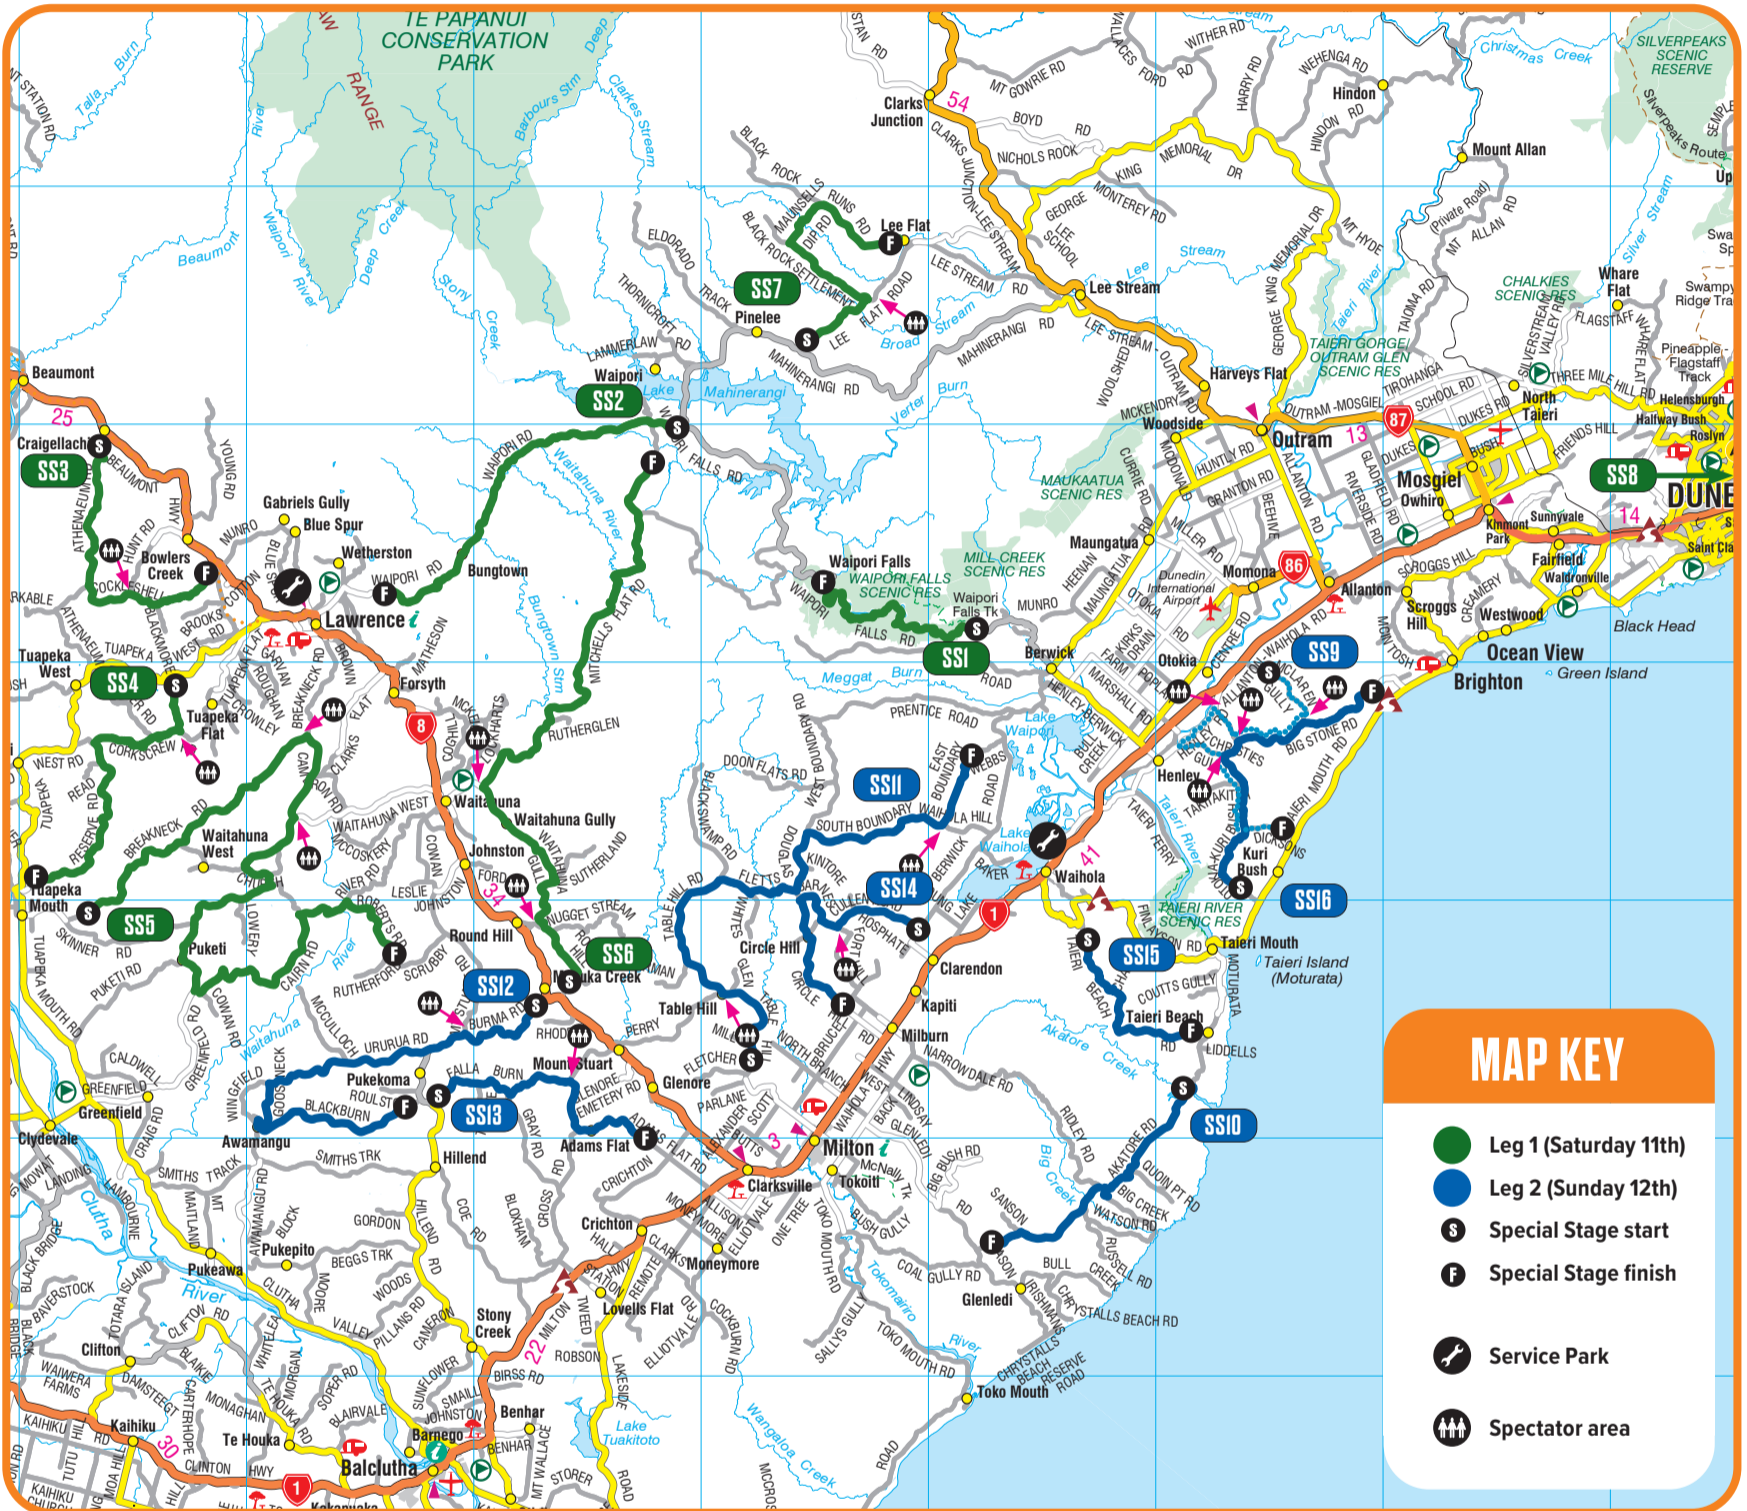

PLEASE RESPECT OUR FORESTS

- Light no fires.
- Leave no rubbish.
- Cause no damage.
- NO SMOKING.

MAP KEY

- Leg 1 (Saturday 11th)
- Leg 2 (Sunday 12th)
- S Special Stage start
- F Special Stage finish
- 🛠 Service Park
- 👤 Spectator area

STAY SAFE! RALLYING CAN BE DANGEROUS, AND SPECTATORS ARE ADVISED THAT THEY WATCH AT THEIR OWN RISK.

Study these diagrams. The orange areas indicate PROHIBITED AREAS where it could be dangerous to stand. DO NOT stand in these areas as it could cause delays or the cancellation of the stage.

2026 OTAGO RALLY STAGE MAP

FRIDAY 10 APRIL

Friday Night Motoshow and Ceremonial Start in the Octagon. Starts 5.30pm, first car leaves 6.45pm

FOR RALLY INFO

visit otagorally.com or the Otago Rally Facebook page, and view live results at chrisport.com

Saturday 11 April - Leg 1

Stage	Name	Distance	Start
Start	Dunedin		6.45am
SS1	Waipori Gorge (up)	11.56km	7.35
SS2	Waipori Road (extended)	16.43km	8.05
	Service A - Lawrence (40 mins)		8.25
SS3	Athenaeum	13.23km	9.35
SS4	Corkscrew	16.57km	10.05
	Optional remote refuel - Tuapeka Mouth		
SS5	Tuapeka	45.86km	10.30
	Service B - Lawrence (40mins)		11.35
SS6	Mitchells Flat	31.69	12.45
	Optional remote refuel - Mitchells Flat Rd		
SS7	Lee Flat	14.90km	13.35
SS8	Tarmac Super Stage	2.15km	15.00
	Service C - Victoria Rd, Dunedin (60 mins)		15.25
8C	Overnight Parc Fermé		16.33

Sunday 12 April - Leg 2

Stage	Name	Distance	Start
Start	Dunedin		7.00am
	Service D - Edgar Centre (15 mins)		7.00am
SS9	Otokia	18.32km	7.50
SS10	Akatore Road (from South)	13.02km	8.30
	Optional remote refuel - Forsyth Road		
SS11	Table Hill	28.24km	9.10
	Service E - Waiholo (45 mins)		9.55
SS12	Burma Road	23.37km	11.25
SS13	Fallaburn	13.10km	12.00
	Service F - Waiholo (45 mins)		12.35
SS14	Cullen Road	12.06km	13.45
SS15	Taieri Beach	8.71km	14.15
SS16	Kuri Bush	15.05km	14.40
Finish	Brighton Domain		15.00

TARMAC SUPERSTAGE IN DOWNTOWN DUNEDIN

3pm Saturday, wharf area beside the Anzac Ave overbridge.

Each car does 4 spectacular laps of the block. $15 entry fee, kids under 12 free! Best viewing, with commentary, from overbridge, Sturdee or Wickliffe Streets.

PROMOTED BY THE OTAGO SPORTS CAR CLUB